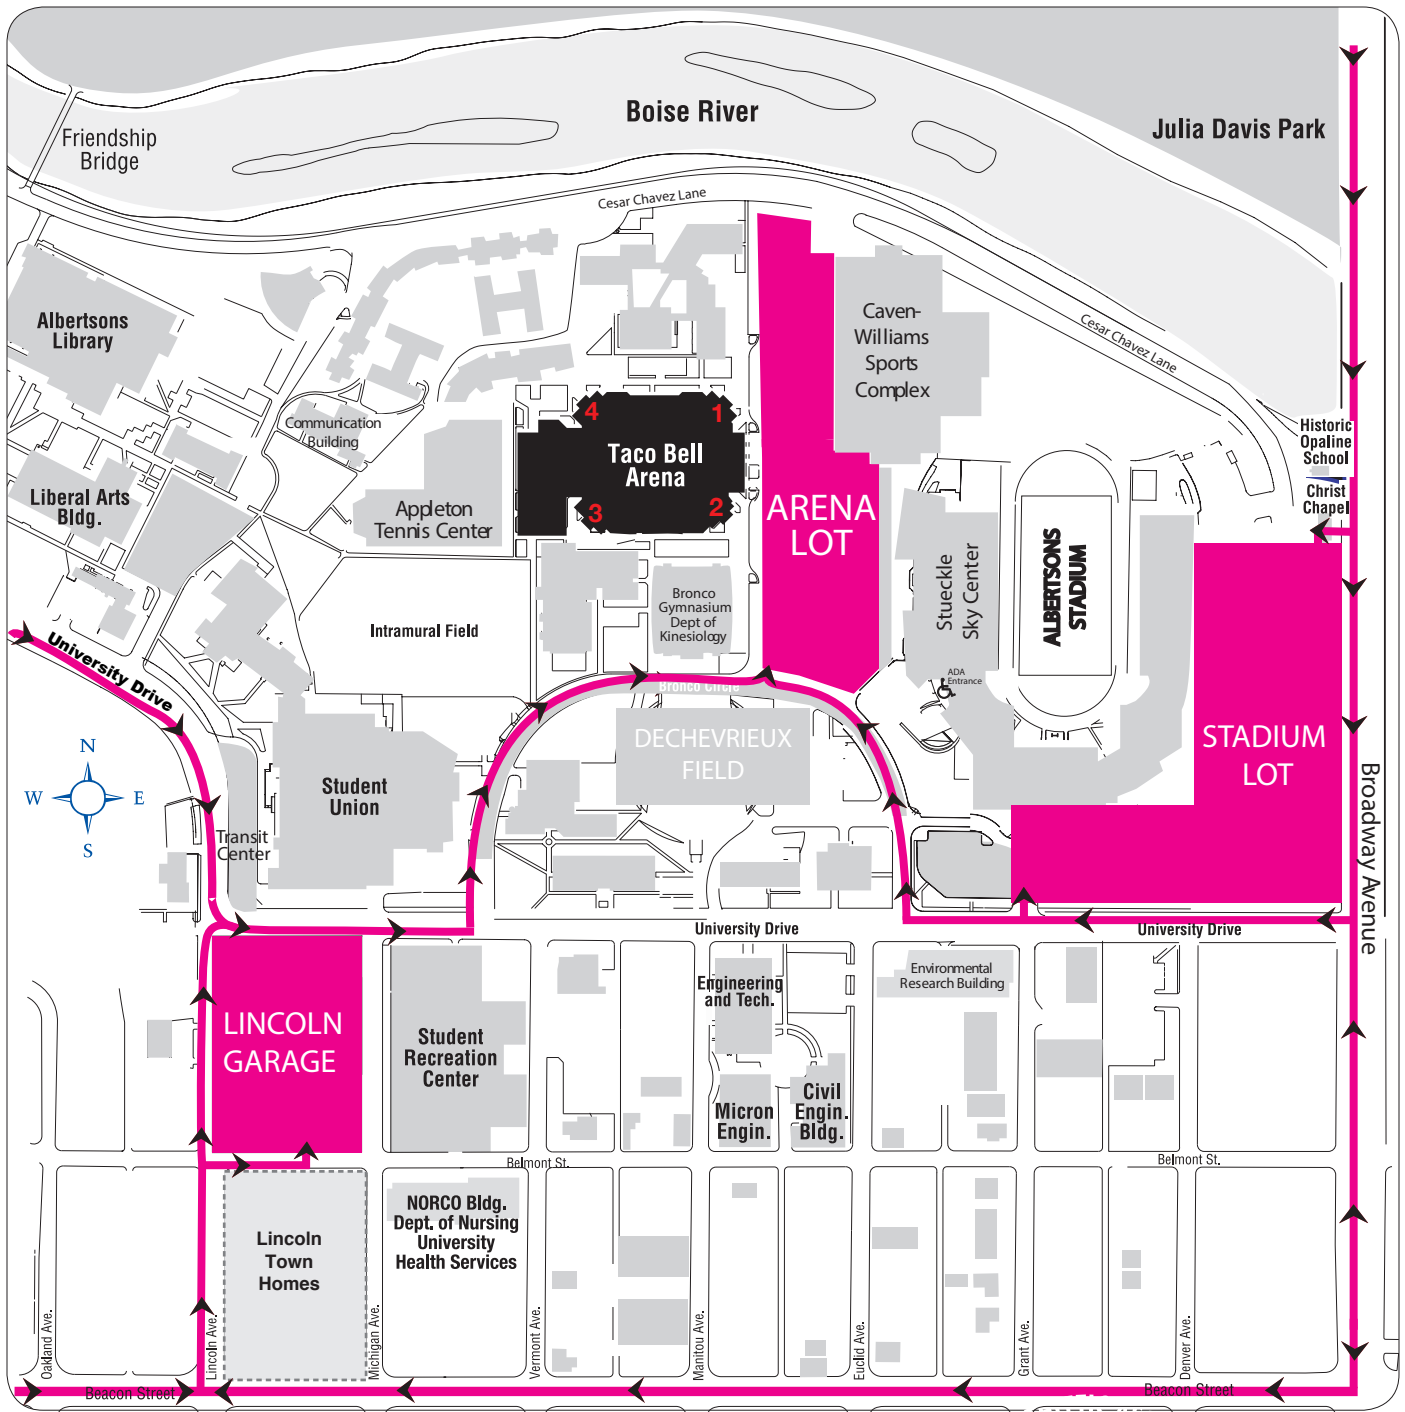

Taco Bell Arena | Generic Parking Map

Parking is subject to change on an event-by-event basis

 Various driving routes to access parking on the Boise State Campus

*** Open Entrances vary by event. For the most up-to-date information on a specific event, please check that event's page on our website OR call our Front Desk at: (208) 426-1900.**